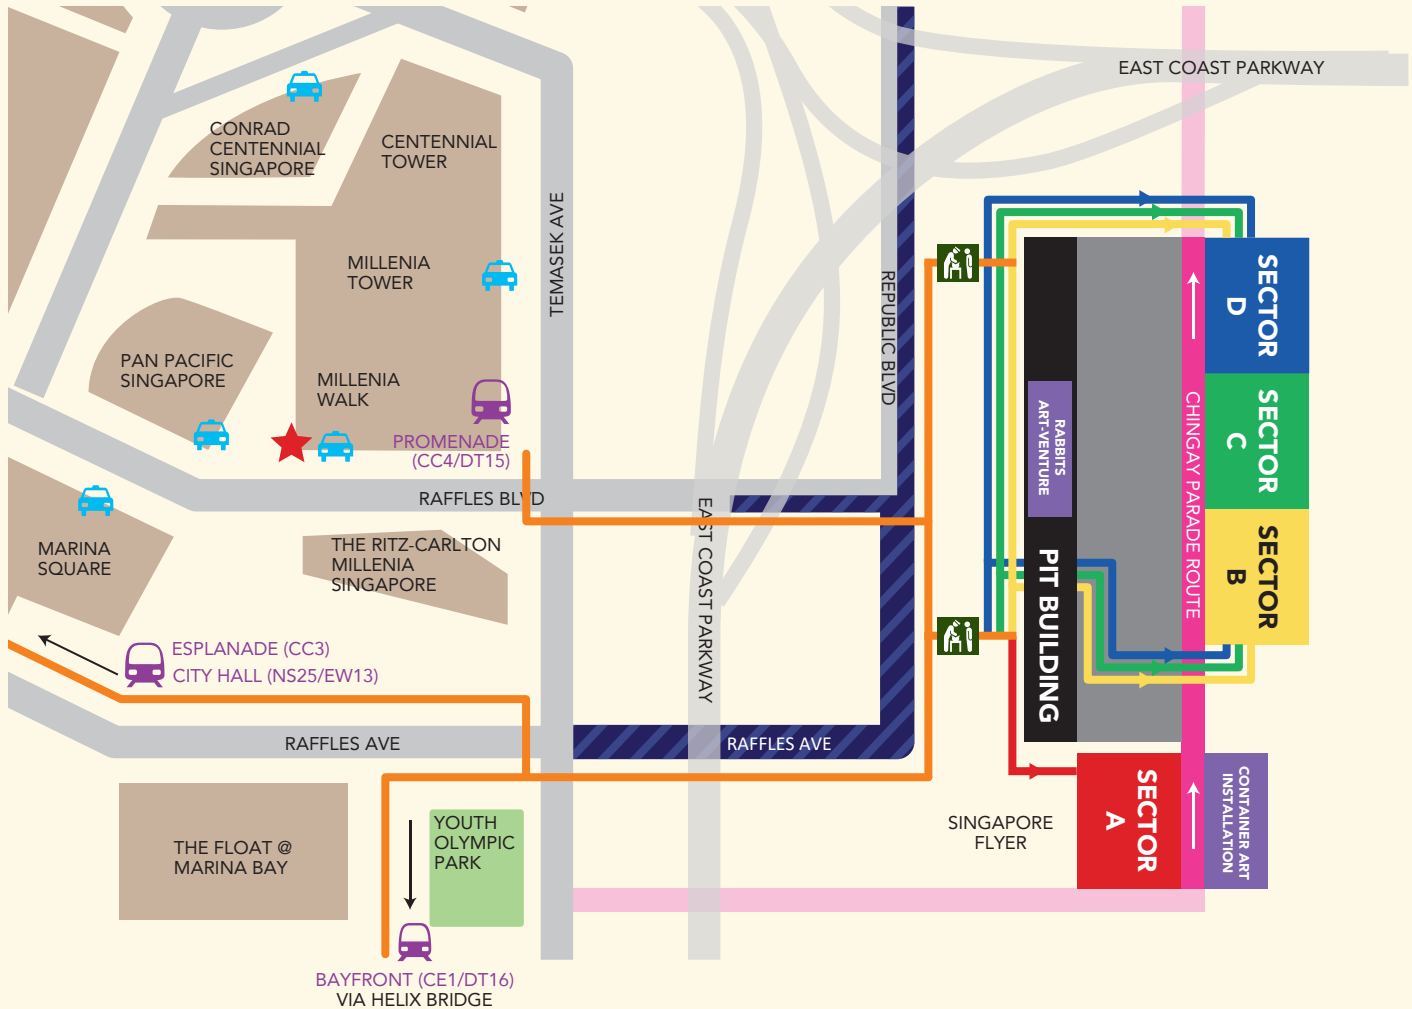

# Chingay 2023

EMBRACE TOMORROW

3 & 4 FEBRUARY 2023 | 8PM

## WALKING ROUTE TO CHINGAY PARADE 2023

### LEGEND

CHINGAY PARADE ROUTE

ROAD CLOSURE  
(from 6pm onwards)

### WALKING ROUTES

Access Points to Gates  
(Ticket Holders Only)

- G01 - G06
- G07 - G11
- G12 - G16
- G17 - G21

MAP NOT DRAWN TO SCALE

MRT STATION

TAXI STAND

★ NEAREST DROP OFF POINT

🛑 SECURITY BAG CHECK